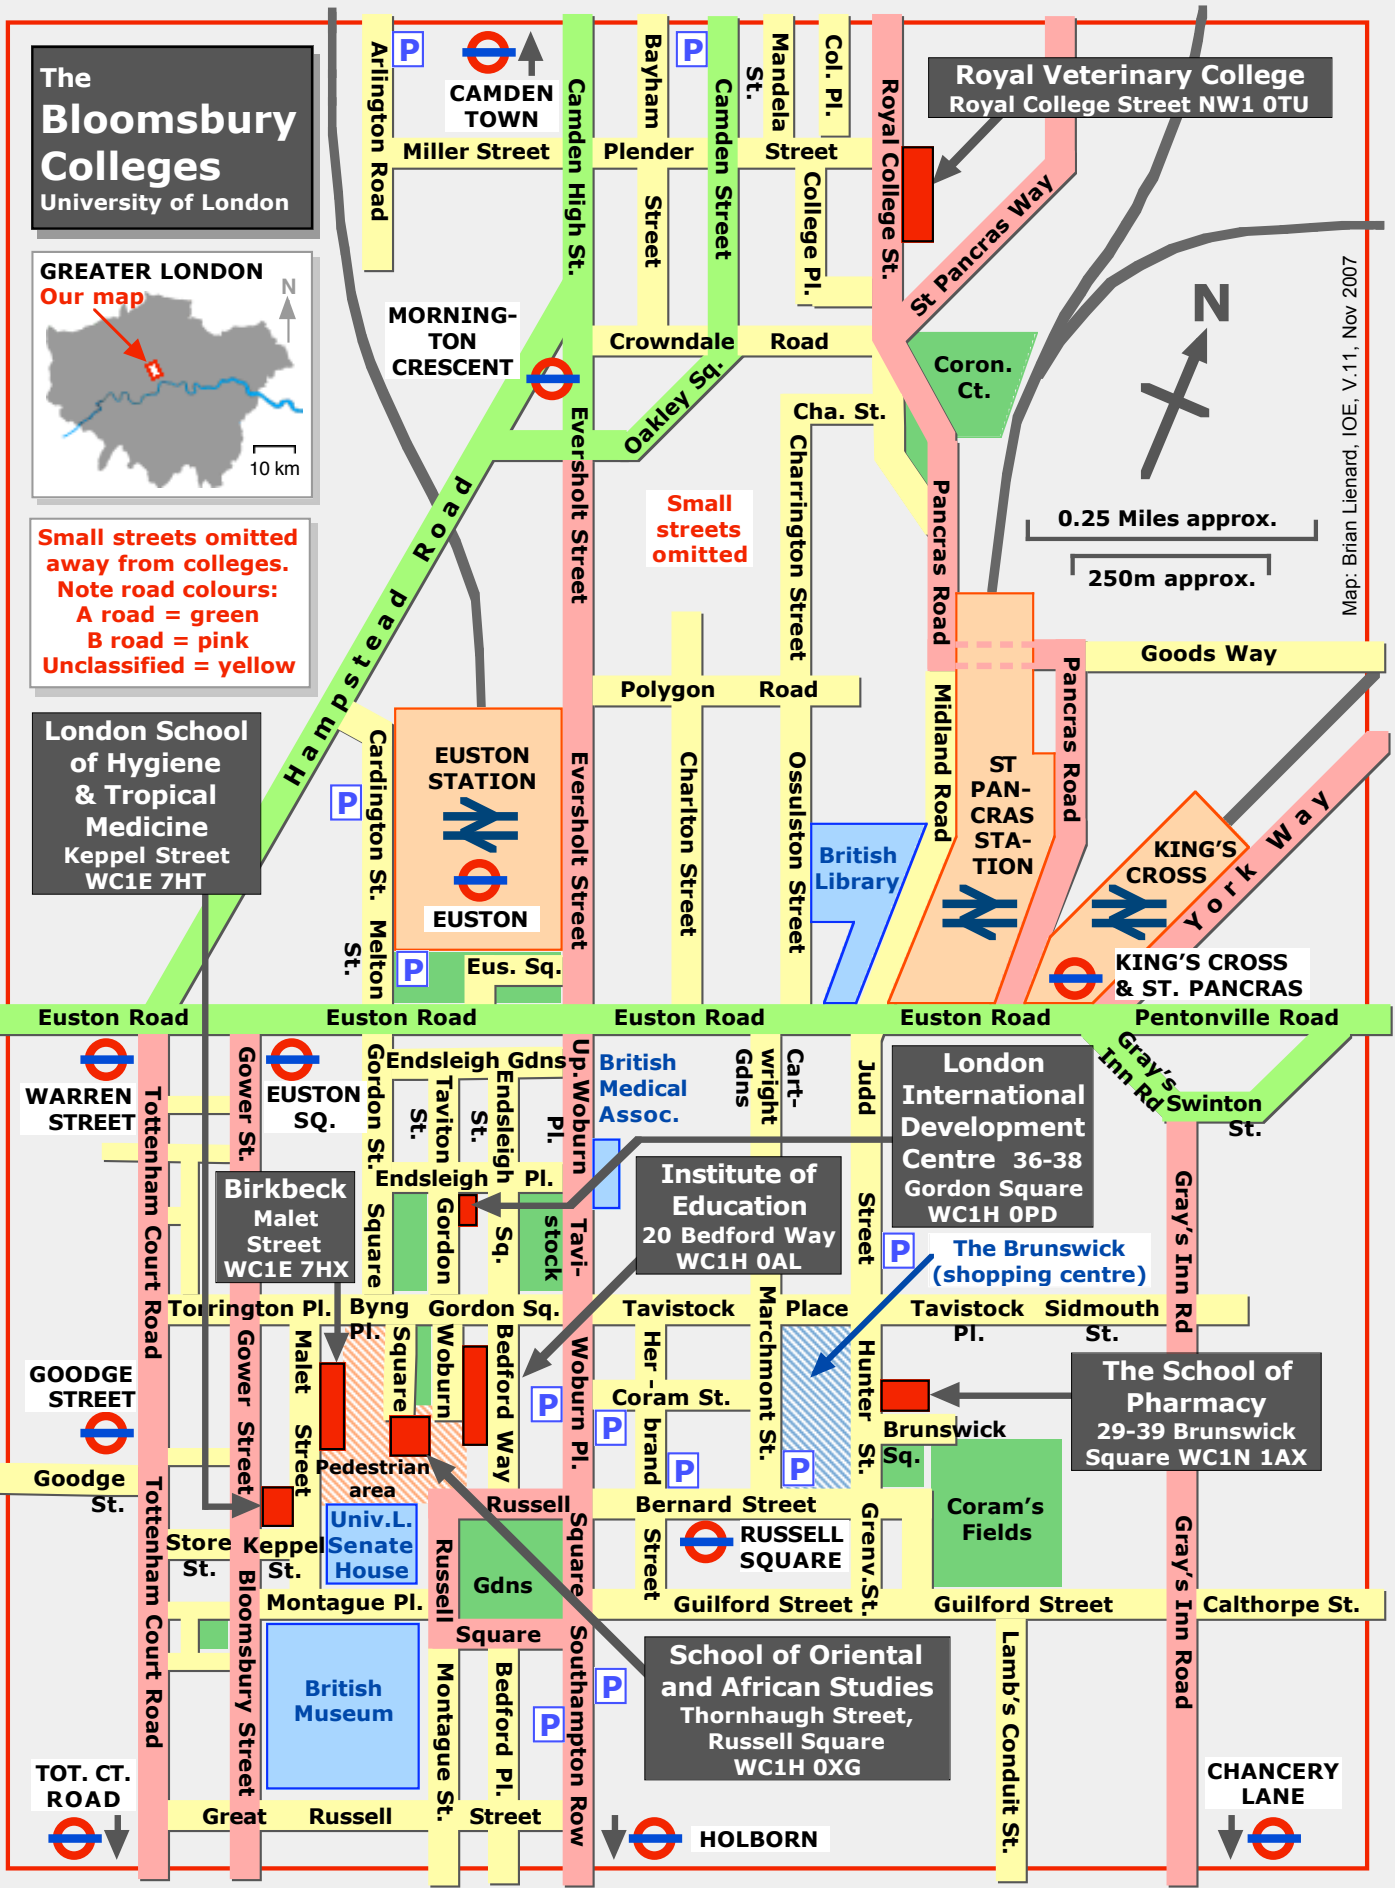

The Bloomsbury Colleges

University of London

Small streets omitted away from colleges.
 Note road colours:
 A road = green
 B road = pink
 Unclassified = yellow

London School of Hygiene & Tropical Medicine
 Keppel Street
 WC1E 7HT

Map: Brian Lienard, IOE, V.11, Nov 2007